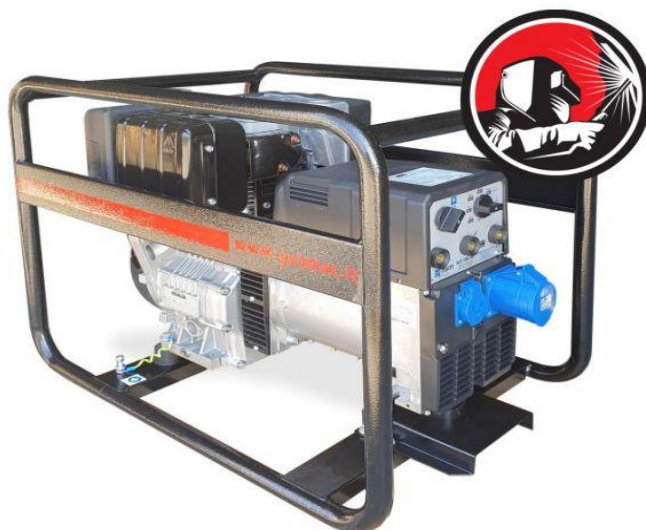

CLICKFLASH RG181KO

GENMAC

MADE IN ITALY

Picture is only indicative.

MODEL		CLICKFLASH RG181KO
ALTERNATOR		
Type	Synchronous, Single phase, Capacitor regulated without brushess	
Voltage - Frequency	230V - 50 Hz	
PRP power	5 kW	
LTP power	5,5 kW	
Power Factor	cos fi 0,9	
Intensity	22 / 24 A	
Protection	IP 23	
ENGINE		
Type	Single-Cylinder, 4 Strokes, air cooled, 3000 rpm	
Brand	KOHLER	
Model	KD 440	
Displacement cc./kW/HP	440 cc / 10	
Fuel	DIESEL	
Fuel tank / Autonomy	5 lt. / 3,7 h	
Starting System	Recoil	
Control Panel		1x schuko 16A 230V; 1x CEE 16A 400V; Thermal breaker, Low Oil presure protection
Dimensions mm LxWxH	780x540x560	
Weight - Kgs.	96	